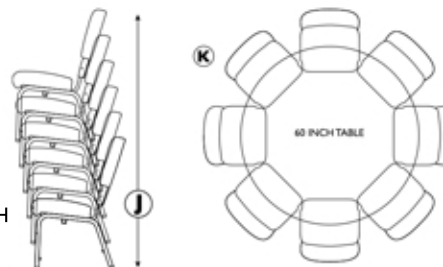

| | |
|----------------------|------------|
| APPROXIMATE WEIGHT | 13.9 lbs. |
| A HEIGHT | 36.0" |
| B WIDTH | 18.0" |
| C SEAT WIDTH | 16" or 18" |
| D SEAT HEIGHT | 19.0" |
| E DEPTH | 24.7" |
| F SEAT DEPTH | 17.7" |
| G RECOMMENDED EGRESS | 36.0" |
| H BACK PITCH | 12.5° |
| I SEAT PITCH | 5.0° |
| J STACKS | 10 HIGH |
| K AROUND A 60" TABLE | 8-10 |