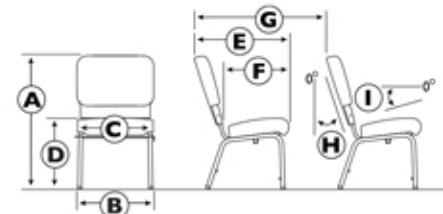

| | |
|----------------------|------------|
| APPROXIMATE WEIGHT | 13.9 lbs. |
| A HEIGHT | 36.0" |
| B WIDTH | 18.0" |
| C SEAT WIDTH | 16" or 18" |
| D SEAT HEIGHT | 19.0" |
| E DEPTH | 24.7" |
| F SEAT DEPTH | 17.7" |
| G RECOMMENDED EGRESS | 36.0" |
| H BACK PITCH | 12.5° |
| I SEAT PITCH | 5.0° |
| J STACKS | 10 HIGH |
| K AROUND A 60" TABLE | 8-10 |